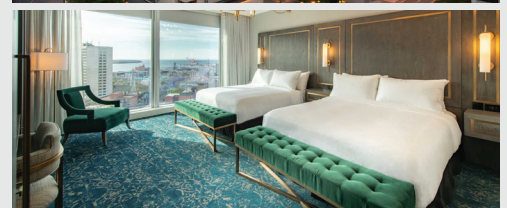

[sandmanhotels.com](http://sandmanhotels.com)

Sandman Signature Hotels & Resorts is an exclusive collection of hotels in major city centres and airport locations across Canada, US and UK, offering premium décor, amenities and dining.

[sandmanhotels.com](http://sandmanhotels.com)

Few hotels can rival the elegance and hospitality offered by The Sutton Place Hotels, with properties located in Vancouver, Revelstoke Mountain Resort, and Halifax, and King Blue Hotel Toronto.

[suttonplace.com](http://suttonplace.com) [kingbluehotel.com](http://kingbluehotel.com)

LUXURY

Revelstoke Mountain Resort and Grouse Mountain Resort are year-round playgrounds that guarantee a truly memorable experience.