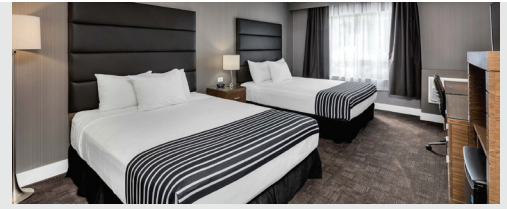

100% Canadian Owned & Operated

True
Canadian
Hospitality

Sandman Hotels, Inns & Suites are conveniently located in city centres, airports, and on major travel routes, and provide a high-quality hospitality experience in the mid-tier range boasting over 35 locations across Canada.

sandmanhotels.com

Sandman Signature Hotels & Resorts is an exclusive collection of hotels in major city centres and airport locations across Canada, US and UK, offering premium décor, amenities and dining.

sandmanhotels.com